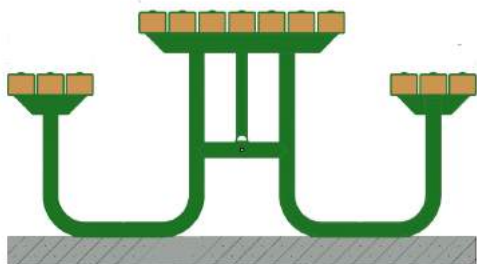

# PARKLANDS SETTING

**Metal Art Limited**  
Street & Park Furniture

The Parklands Setting features large-profile 90 x 70 mm H4 treated pine slats on our usual high-specification galvanised steel framing.

This is a picnic setting designed for tight budgets and built to take the knocks with easy maintenance. It is uncomplicated yet robust and practical to suit any open-space park or reserve location.

Timber finishing options are available and the steelwork can be powder coated to your colour of choice.